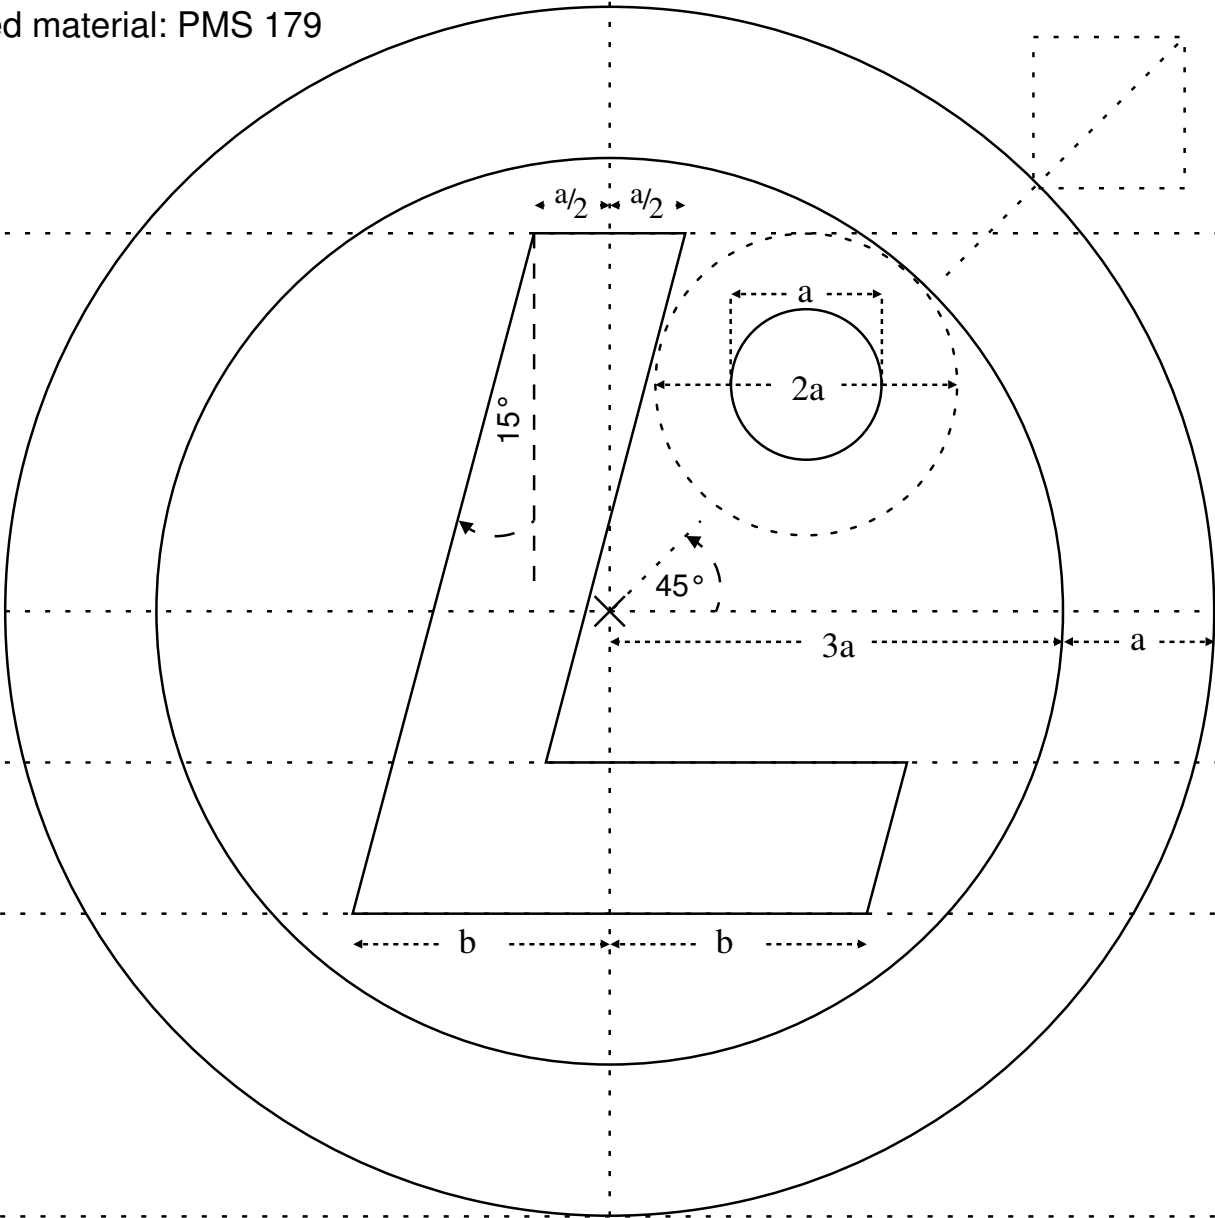

colour

computer graphics: R138:G0:B0

printed material: PMS 179

Font: AvantGarde-Demi

Font: Helvetica-Bold